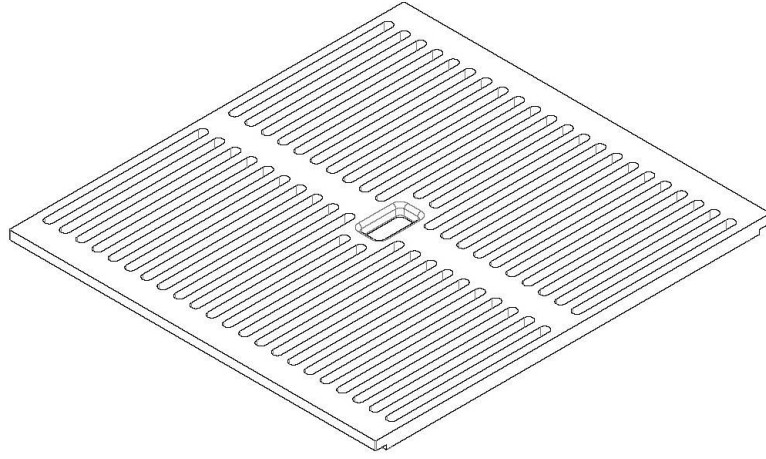

Black grid

Accessories

Code: 8100 618

DETAILS

Material Foster Black Composit

Sink accessories Grill

Dimensions 42x39 cm

TECHNICAL DATA

8100 618

1 x Griglia black 8100 618 / 1 x Black grid 8100 618

RECOMMENDED PAIRINGS

Sink Canova 35" x 20" – U/M
1339 660