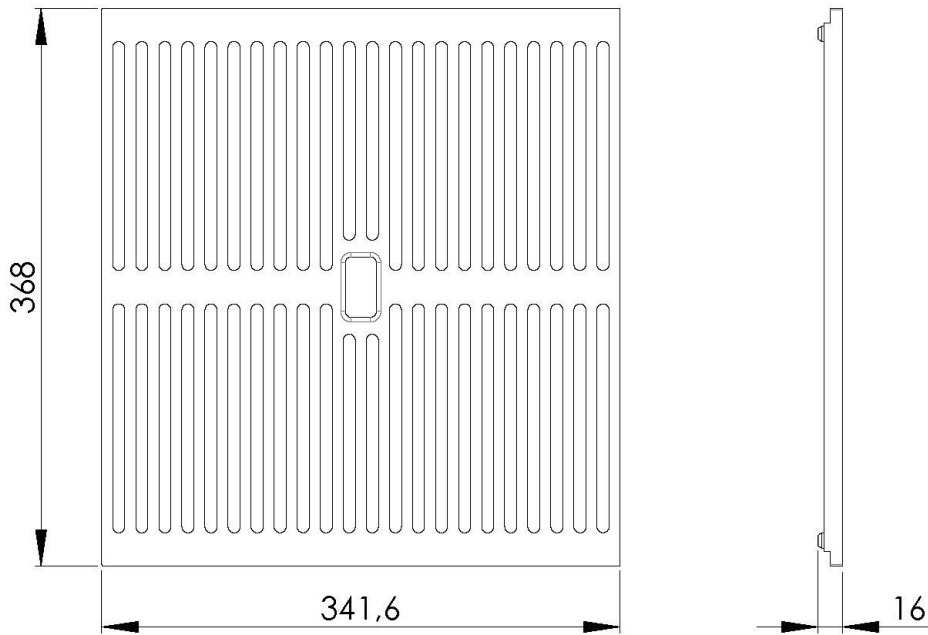

Black grid

Accessories

Code: 8100 618

DETAILS

Material Foster Black Composit

Sink accessories Grill

Dimensions 42x39 cm

TECHNICAL DATA

8100 618

1 x Griglia black 8100 618 / 1 x Black grid 8100 618

RECOMMENDED PAIRINGS

Sink Canova 35" x 20" – U/M
1339 660